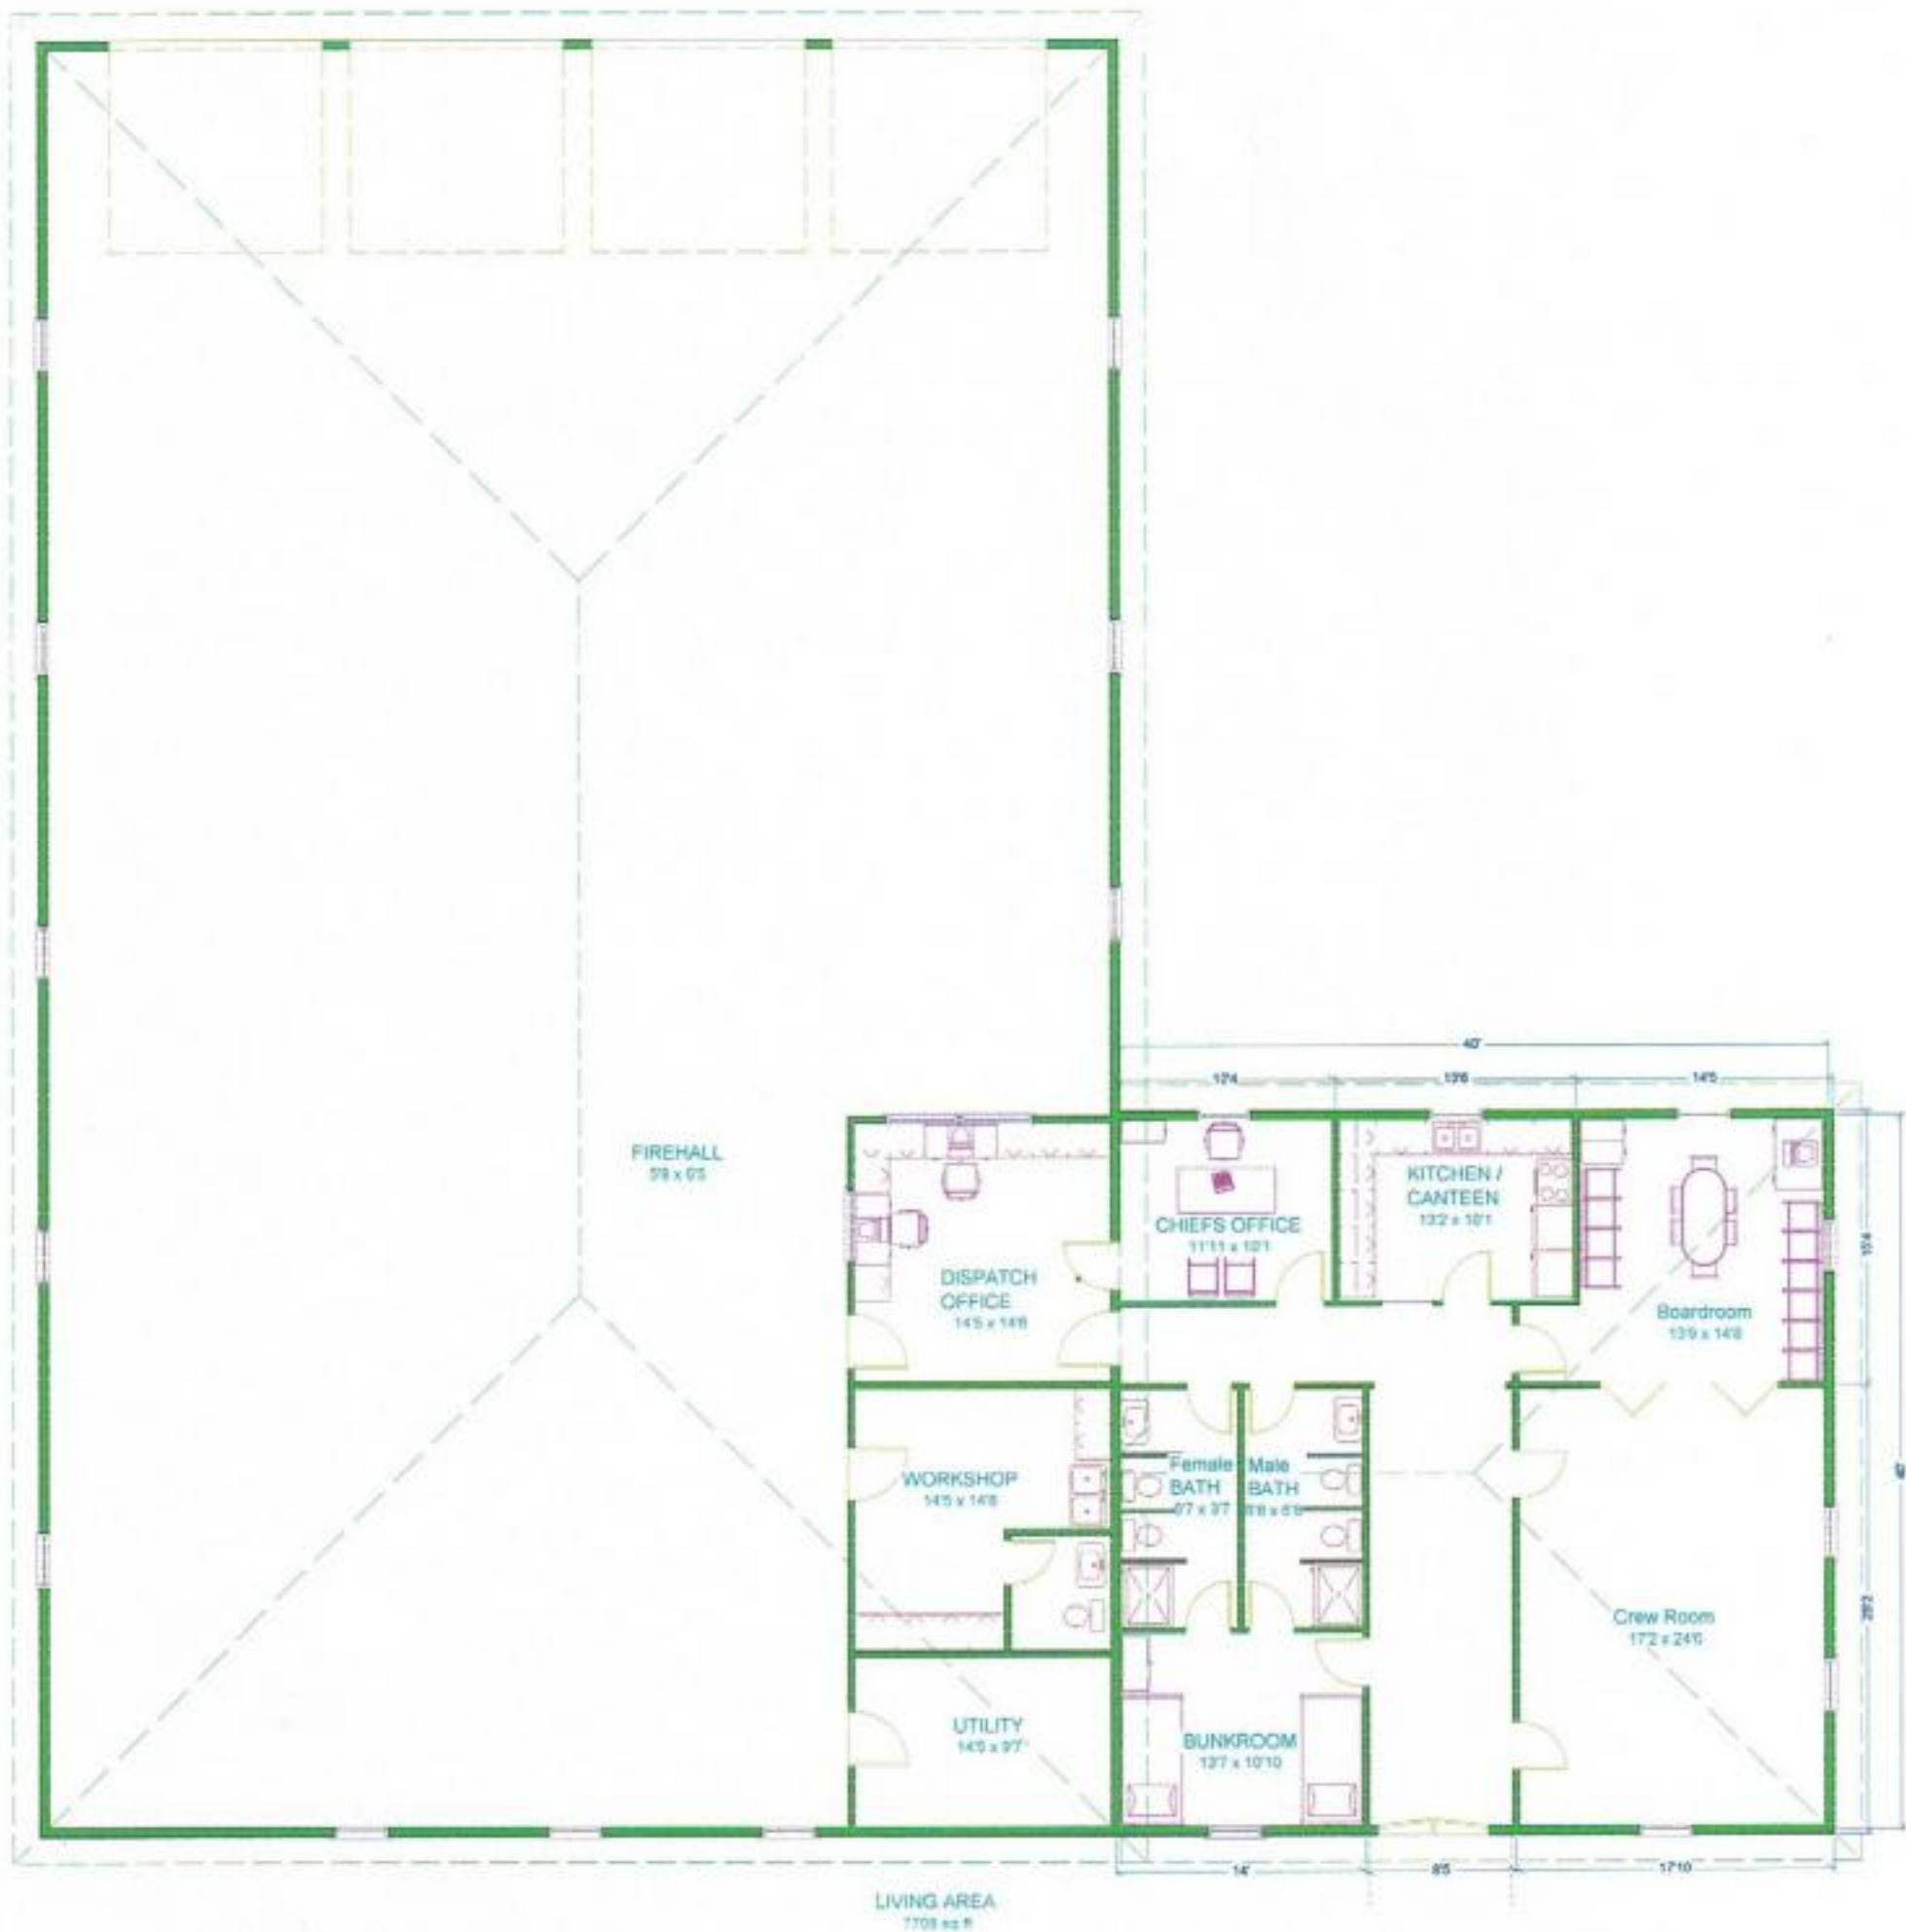

LIVING AREA
7708 sq ft

WE

Tigard, OR

503-868

503-4431

IntegraSpec

NEW LONDON FIRE COMPANY